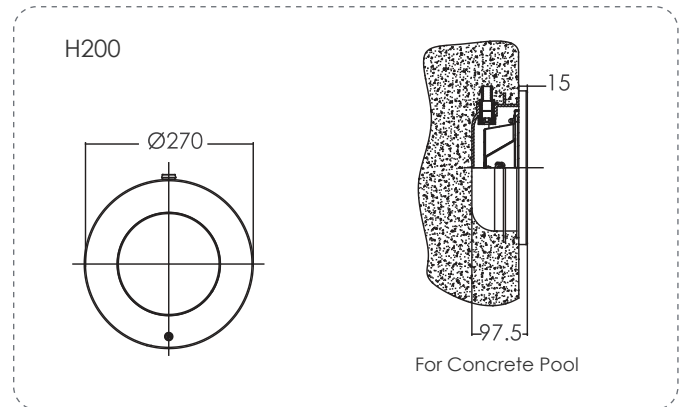

Underwater Light H100/H200 SERIES

DELUXE POWERFUL HALOGEN IN SLIM NICHE
For concrete pool and spa with a compact recess

Waterproof Standard

IP68

Cable

2.5m

Material

S.S. AISI 304

Installation

Wall mounted (housing type)

Color

UL White

IP68 CE RoHS COMPLIANT 2011/65/EU

Product Information

Code	Model	Light	Watt/ Voltage	Color	Illuminance (lux)	Application
88042602	UL-H100V	1 Halogen Light Bulb	75W/12V	Warm White	520	Vinyl Pool
88041002	UL-H100C	1 Halogen Light Bulb	75W/12V	Warm White	520	Concrete Pool
88041004	UL-H200C	2 Halogen Light Bulbs	150W/12V	Warm White	830	Concrete Pool

Light Bulb and Niches for H100/H200

Code	Model	Description	Watt/Voltage	Color
04011073	N/A	Halogen Light Bulb for UL-NS/UL-H	75W/12V	Warm White
01171099	N/A	Lights Niche-for UL H100	N/A	N/A
01171101	N/A	Lights Niche-for UL H200	N/A	N/A