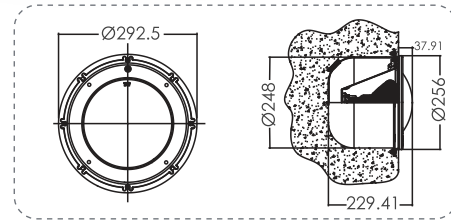

Underwater Light S300 SERIES

POLISHED STAINLESS STEEL LIGHT

A perfect choice for concrete pool and spa with recess installation

Waterproof Standard

IP68

Cable

2.5m

Material

Stainless steel AISI 304

Installation

Wall mounted (housing type)

Color

IP68 CE

RoHS COMPLIANT 2011/65/EU

S300 Series Light Product Information

Code	Model	Light / Housing	Watt/ Voltage	Color	Illuminance (lux)
88044110	LED-S300	S/S Light, E27(252 LEDs Bulb), with S/S housing	16W/12V	Auto color changing/Cool White	330(Color), 280(Cool White)
88042310	LED-S300L	S/S Lamp, E27(252 LEDs Bulb), without housing	16W/12V	Auto color changing/Cool White	330(Color), 280(Cool White)
88043905	UL-S300	S/S Light, E27, with S/S housing	300W/12V	Warm White	1630
88040705	UL-S300L	S/S Lamp, E27, without housing	300W/12V	Warm White	1630
88043605	UL-S300SN	Stainless Steel housing for S300	N/A	N/A	N/A

LED Panels & Light Bulbs for S300

Code	Model	Description	Color	Watt/Voltage
04011011	N/A	E27 Light Bulb	Warm White	300W/12V
04011035	N/A	E27 252 LEDs Bulb	Auto Color Changing	16W/12V
04011046	N/A	E27 252 LEDs Bulb	Cool White	16W/12V

S300 and S100 Series LED Light Color Changing: