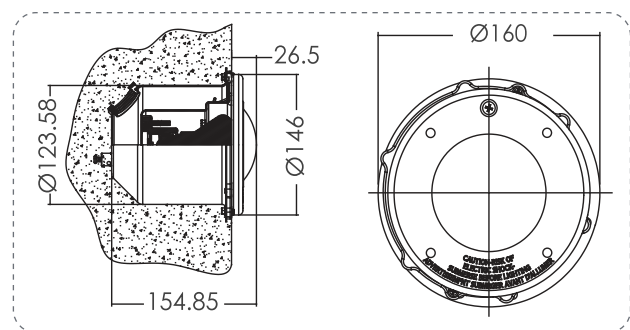

Underwater Light S100 SERIES

Waterproof Standard

IP68

Cable

2.5m

Material

Stainless steel AISI 304

Installation

Wall mounted (housing type)

Color

UL White

Auto Color Changing

LED Cool White

IP68

RoHS COMPLIANT 2011/65/EU

S100 Series Light Product Information

Code	Model	Light / Housing	Watt/ Voltage	Color	Illuminance (lux)
88043902	UL-S100S	S/S Light, E27 Bulb, with S/S housing	100W/12V	Warm White	200
88043802	UL-S100P	S/S Light, E27 Bulb, with Plastic housing	100W/12V	Warm White	200
88040702	UL-S100L	S/S Light, E27 Bulb, without housing	100W/12V	Warm White	200
88044102	LED-S100S	S/S Light, 18 LEDs Bulb, with S/S housing	1W/12V	Auto color changing/Cool White	60(Color), 45(Cool White)
88044002	LED-S100P	S/S Light, 18 LEDs Bulb, with Plastic housing	1W/12V	Auto color changing/Cool White	60(Color), 45(Cool White)
88042302	LED-S100L	S/S Light, 18 LEDs Bulb, without housing	1W/12V	Auto color changing/Cool White	60(Color), 45(Cool White)
88044111	LED-S100S	S/S Light, 72 LEDs Bulb, with S/S housing	5W/12V	Auto color changing/Cool White	460(Color), 270(Cool White)
88044011	LED-S100P	S/S Light, 72 LEDs Bulb, with Plastic housing	5W/12V	Auto color changing/Cool White	460(Color), 270(Cool White)
88042311	LED-S100L	S/S Light, 72 LEDs Bulb, without housing	5W/12V	Auto color changing/Cool White	460(Color), 270(Cool White)
88043602	S100SN	Stainless Steel Housing	N/A	N/A	N/A
88043502	S100PN	Plastic Housing	N/A	N/A	N/A

LED Panels & Light Bulbs for S100

Code	Model	Description	Color	Watt/Voltage
04011009	N/A	E27 Light Bulb	White	100W/12V
04011017	N/A	E27 18 LEDs Bulb	Auto Color Changing	1W/12V
04011021	N/A	E27 18 LEDs Bulb	White	1W/12V
04011050	N/A	E27 72 LEDs Bulb	Auto Color Changing	5W/12V
04011053	N/A	E27 72 LEDs Bulb	White	5W/12V