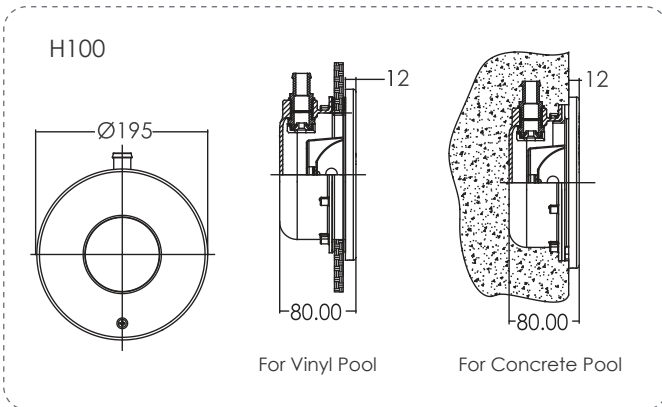

Underwater Light H100/H200 SERIES

DELUXE POWERFUL HALOGEN IN SLIM NICHE
For concrete pool and spa with a compact recess

Waterproof Standard

IP68

Cable

2.5m

Material

S.S. AISI 304

Installation

Wall mounted (housing type)

Color

UL White

IP68 CE RoHS COMPLIANT 2011/65/EU

Product Information

Code	Model	Light	Watt/ Voltage	Color	Illuminance (lux)	Application
88042602	UL-H100V	1 Halogen Light Bulb	75W/12V	Warm White	520	Vinyl Pool
88041002	UL-H100C	1 Halogen Light Bulb	75W/12V	Warm White	520	Concrete Pool
88041004	UL-H200C	2 Halogen Light Bulbs	150W/12V	Warm White	830	Concrete Pool

Light Bulb and Niches for H100/H200

Code	Model	Description	Watt/Voltage	Color
04011073	N/A	Halogen Light Bulb for UL-NS/UL-H	75W/12V	Warm White
01171099	N/A	Lights Niche-for UL H100	N/A	N/A
01171101	N/A	Lights Niche-for UL H200	N/A	N/A