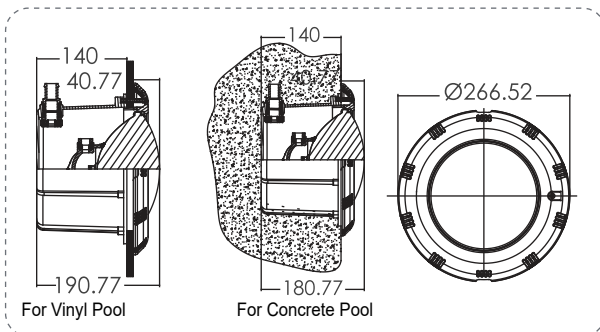

P300 Light Niche