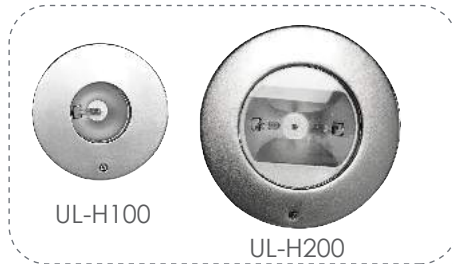

E27 Light Bulb for S100

E27 18 LEDs Bulb for S100

Underwater Light H100/H200 SERIES

DELUXE POWERFUL HALOGEN IN SLIM NICHE
For concrete pool and spa with a compact recess

Waterproof Standard

IP68

Cable

2.5m

Material

S.S. AISI 304

Installation

Wall mounted (housing type)

Color

UL White

IP68 CE RoHS COMPLIANT 2011/65/EU

UL-H200