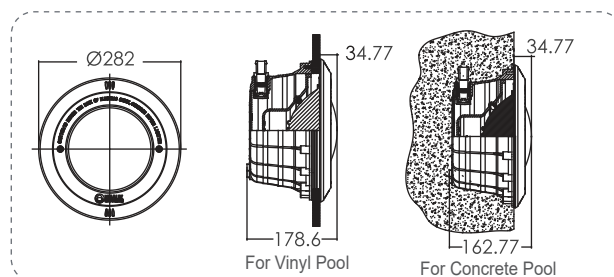

Model: NP300-P

IP68 **CE**
RoHS COMPLIANT 2011/65/EU **SAA**